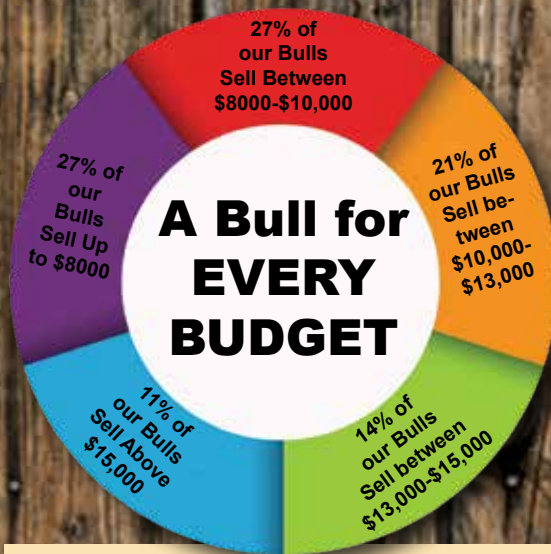

54% of our bulls
sell between $5-10,000

21% of our bulls sell
between $10-13,000

25% of our bulls sell above $13,000

We aim to raise high quality cattle
that sell within every cattle
producer's budget!