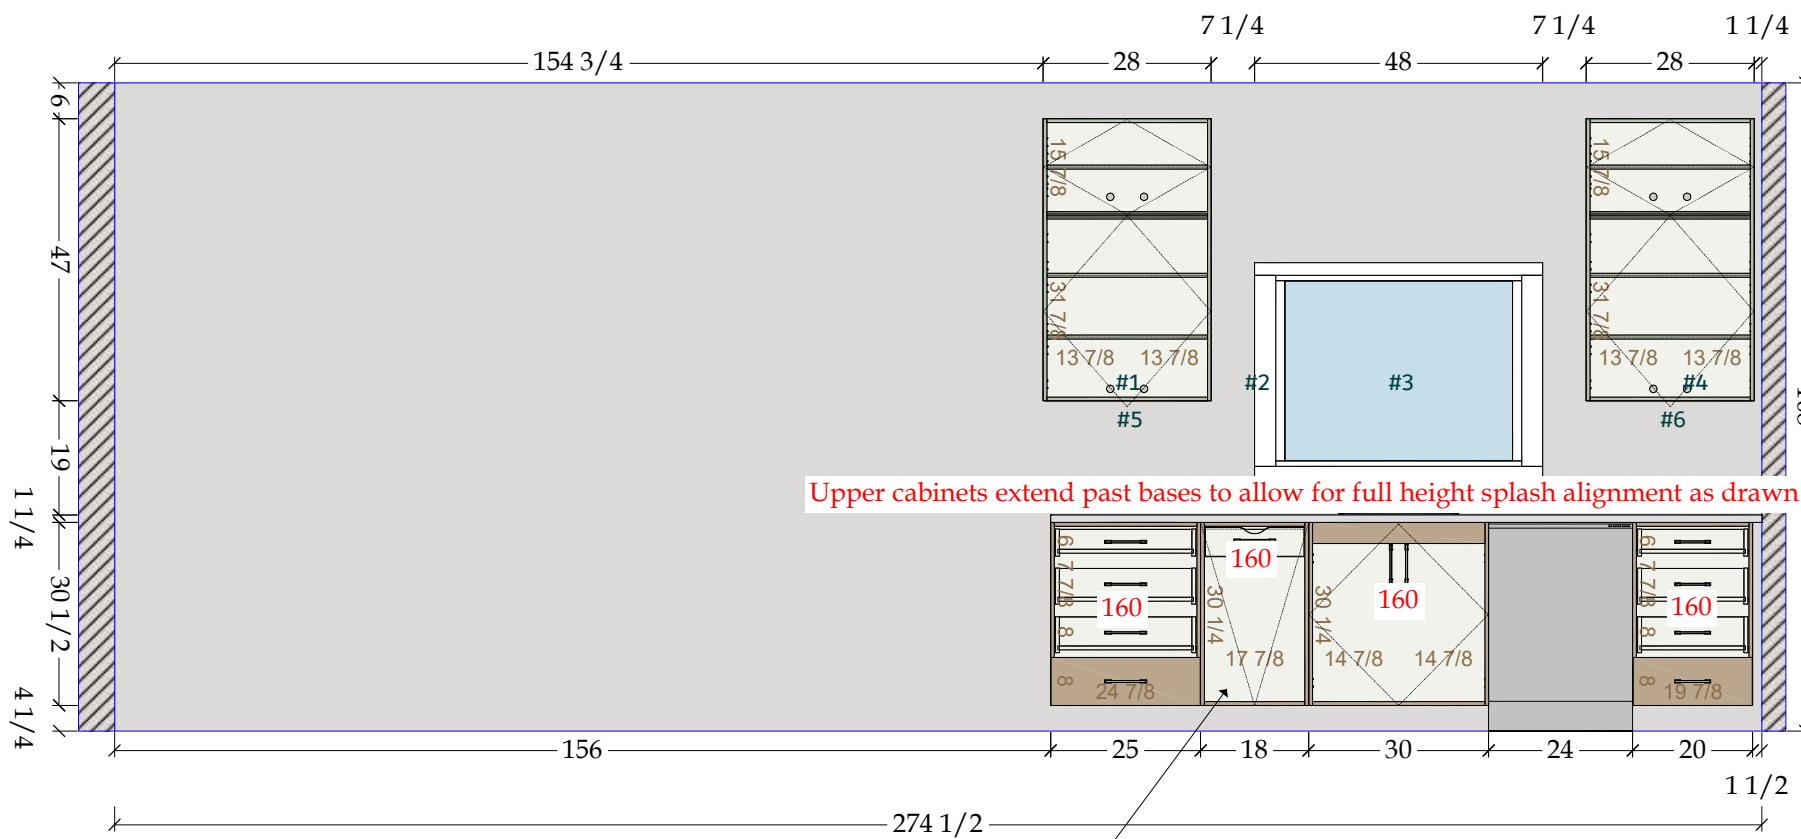

Interiors: White Melamine
 Door Hinge: Soft Close
 Drawer Slide: Full Extension, Soft Close

7053 Style Reference

ID	Name	Width	Height	Depth	Description	Notes
R1C1	BD4	25	34 3/4	24	Base 4 Drawer	
R1C2	EWPO 18 Max 2 Bin	18	34 3/4	24	EWPO 18 Max 2 Bin	
R1C3	EB2 Sink	30	34 3/4	24	EB2 Sink	
R1C4	BD4	20	34 3/4	24	Base 4 Drawer	
R1C5	W2-4S	28	47	12	Wall Pair Door 4 Shelves	
R1C6	W2-4S	28	47	12	Wall Pair Door 4 Shelves	
R1C7	BD2sm Concealed top	26 1/2	34 3/4	24	BD	
R1C8	BD2sm Concealed top	26 1/2	34 3/4	24	BD	
R1C9	Tall Single Doors	15	73	26	Tall Utility	
R1C10	W2-4S	24	47	12	Wall Pair Door 4 Shelves	
R1C12	W1-1S	34	28	15	Wall Single Door 1 Shelves	
R1C13	W2-4S	23	47	12	Wall Pair Door 4 Shelves	
R1C14	Fridge Upper 26 D	37	29	26	Fridge Upper 26 D	
R1C15	W1-2S	15	29	26	Wall Single Door 2 Shelves	
R1C16	EB1	15 3/4	34 3/4	24 7/8	Economy Base 1 Door	
R1C17	BD3	27	34 3/4	24	Base 3 Drawer	
R1C18	EB -Tray Pull Out -3 divider	18	34 3/4	24	EB -Tray Pull Out - 3 divider	
R1C19	EB2	18	34 3/4	24	Economy Base 2 Door	
R1N8	Fridge Left Gable 26D	5/8	102	26 3/4		
R1N9	Fridge Right Gable 26D	5/8	102	26 3/4		
R1N10	TEP-Right	5/8	102	26 3/4		

Kitchen Wall #1

Upper cabinets extend past bases to allow for full height splash alignment as drawn

Kitchen Sink outside dimensions: 20" W x 20 1/2" D

Kitchen Wall #4

Concealed top drawers to be full depth for spices

Trimmable hardwood support attach with L brackets on site

Confirmed request for 12" min. switch space

Model # RS23CB760012

#16 #17 #18 #19

Kitchen Wall #5 Back

2 roll outs. Bottom roll out for bosch mixer 13 x 16

Interiors: White Melamine
Door Hinge: Soft Close
Drawer Slide: Full Extension, Soft Close

ID	Name	Width	Height	Depth	Description	Notes
R2C	VSD2-L	38	32 3/4	21	Base 2 Door	
1						

Laurier Style Reference