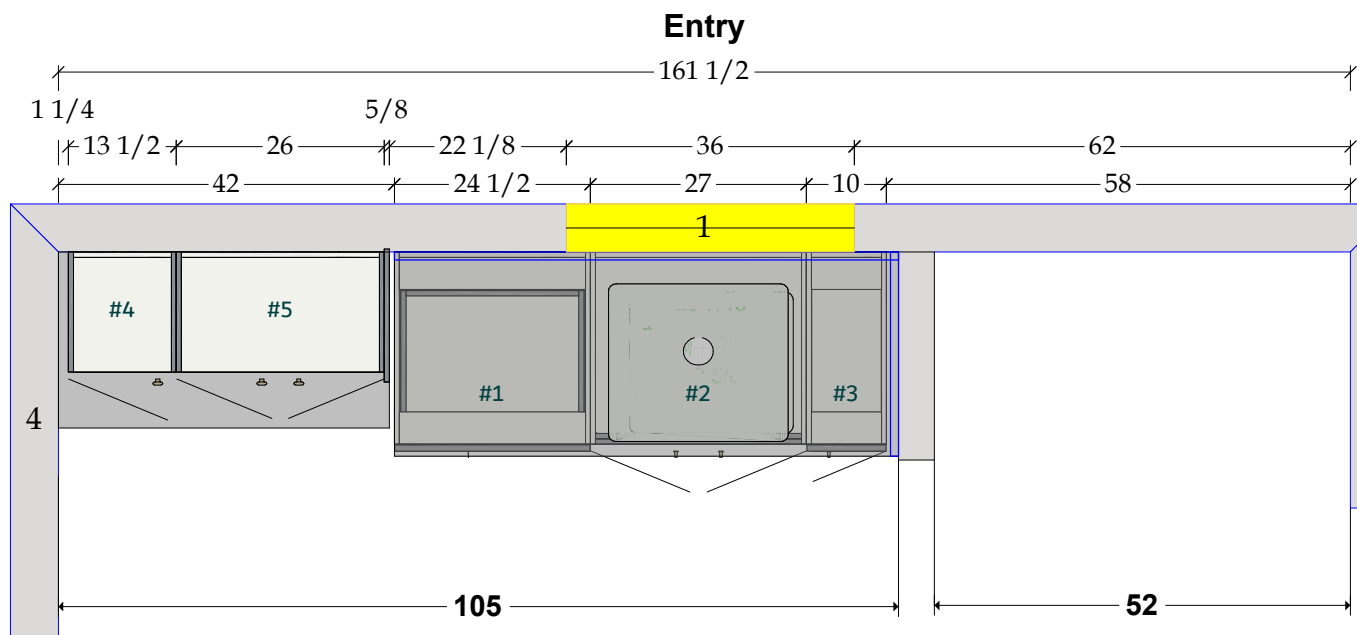

Interiors: White Melamine
Door Hinge: Soft Close
Drawer Slide: Full Extension, Soft Close

ID	Name	Width	Height	Depth	Description	Notes
R2C	VSD2-L	38	32 3/4	21	Base 2 Door	
1						

Laurier Style Reference

Gibraltar

Species: MDF
 Color: Sherwin Williams Gibraltar SW6257
 Doorstyle: 7053
 Drawer Fronts: 7053

Interiors: White Melamine
 Door Hinge: Soft Close
 Drawer Slide: Full Extension, Soft Close

ID	Name	Width	Height	Depth	Description	Notes
R4C1	BD2	24 1/2	34 3/4	24	Base 2 Drawer Equal	
R4C2	EB2 Sink	27	34 3/4	24	EB2 Sink	
R4C3	EB1	10	34 3/4	24	Economy Base 1 Door	
R4C4	W1-4S	13 1/2	21	15	Wall Single Door 4 Shelf	
R4C5	W1-4S	26	21	15	Wall Single Door 4 Shelf	
R4N1	WEP - Right	5/8	21 5/8	16 1/4	WEP - Right	