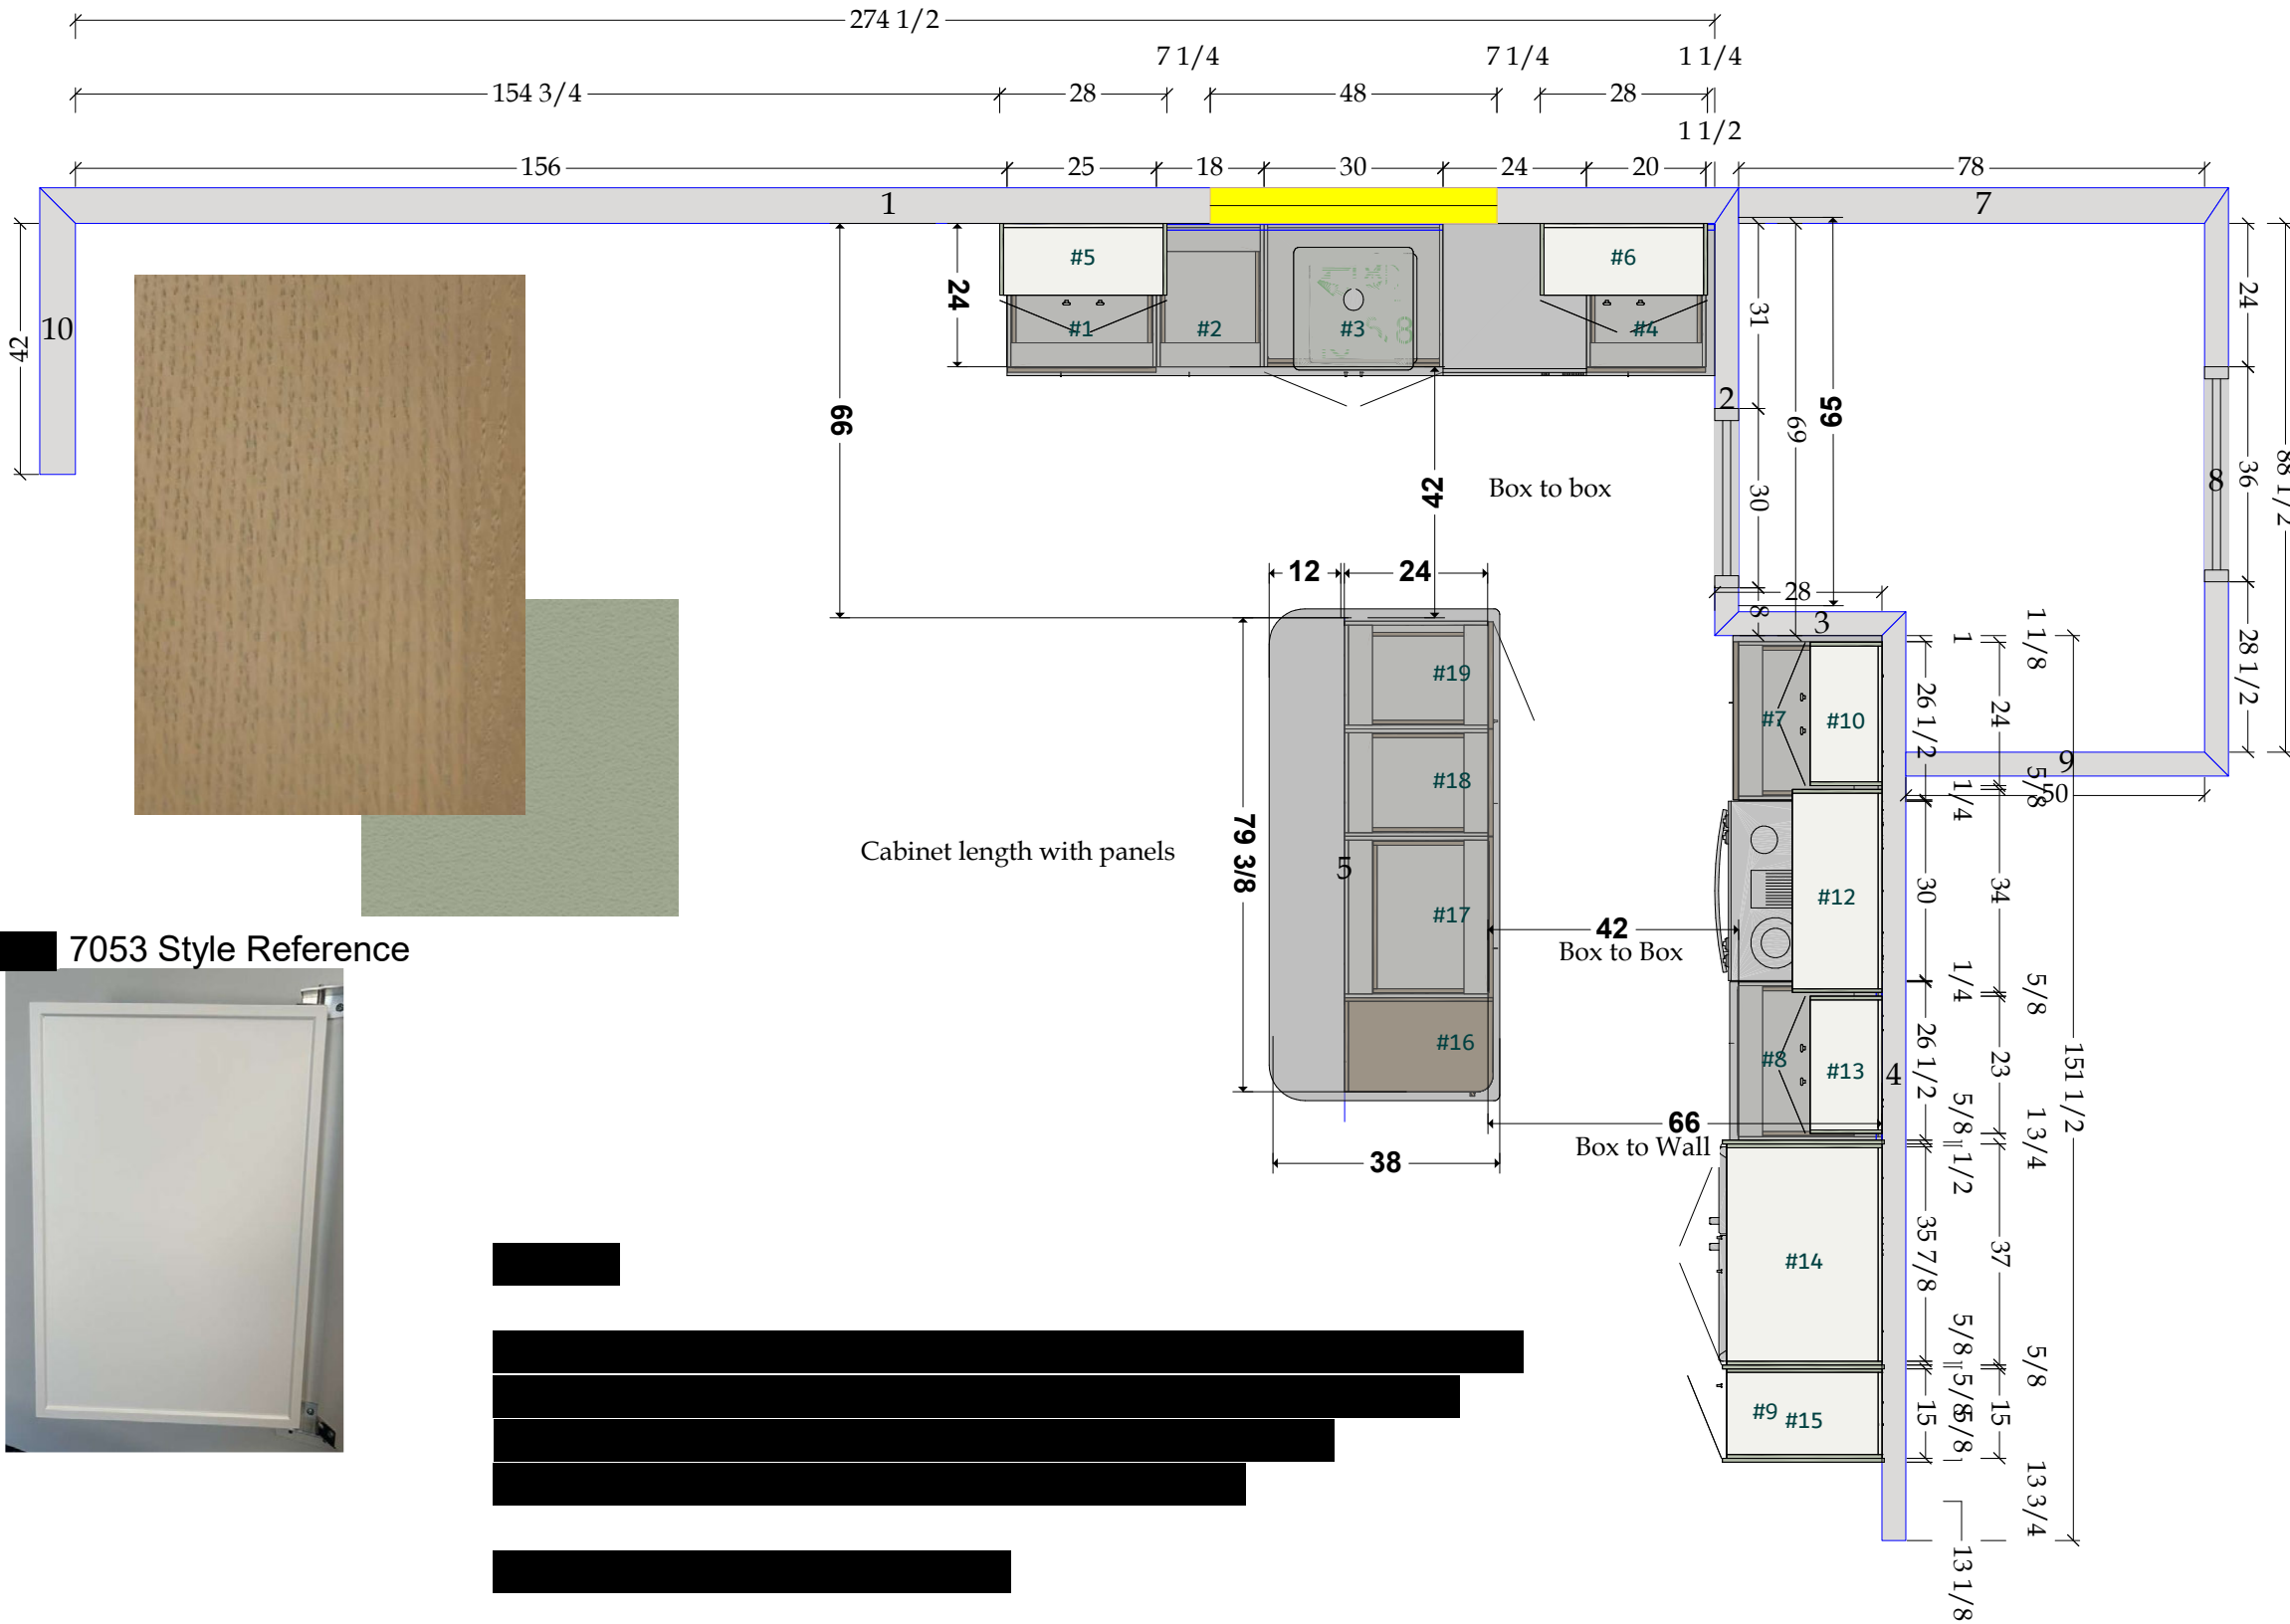

Kitchen

Perimeter uppers and tall cabinets
Species: MDF
Color: Greenhouse CA169
Doorstyle: 7053
Drawer Fronts: 7053

Island, perimeter base cabinets and wood hood
Species: White Oak, Rift Cut
Color: Truffle
Doorstyle: Slab, Vertical Grain
Drawer Fronts: Slab, Horizontal Grain

Interiors: White Melamine
Door Hinge: Soft Close
Drawer Slide: Full Extension, Soft Close