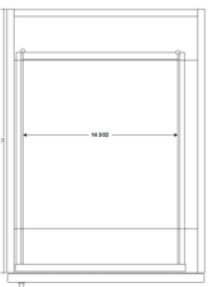

Kitchen Wall #1

Upper cabinets extend past bases to allow for full height splash alignment as drawn

Kitchen Sink outside dimensions: 20" W x 20 1/2" D

Kitchen Wall #4

Concealed top drawers to be full depth for spices

Trimmable hardwood support attach with L brackets on site

Confirmed request for 12" min. switch space

Model # RS23CB760012

#16 #17 #18 #19

Kitchen Wall #5 Back

2 roll outs. Bottom roll out for bosch mixer 13 x 16

Top View, 14" clearance width +/-

Tray divider pull out

Main Bath

Main Vanity
Species: MDF
Color: Sherwin Williams SW6257 Gibraltar
Doorstyle: Laurier 2 1/2 Stile and Rail
Drawer Fronts: Laurier 5pc look