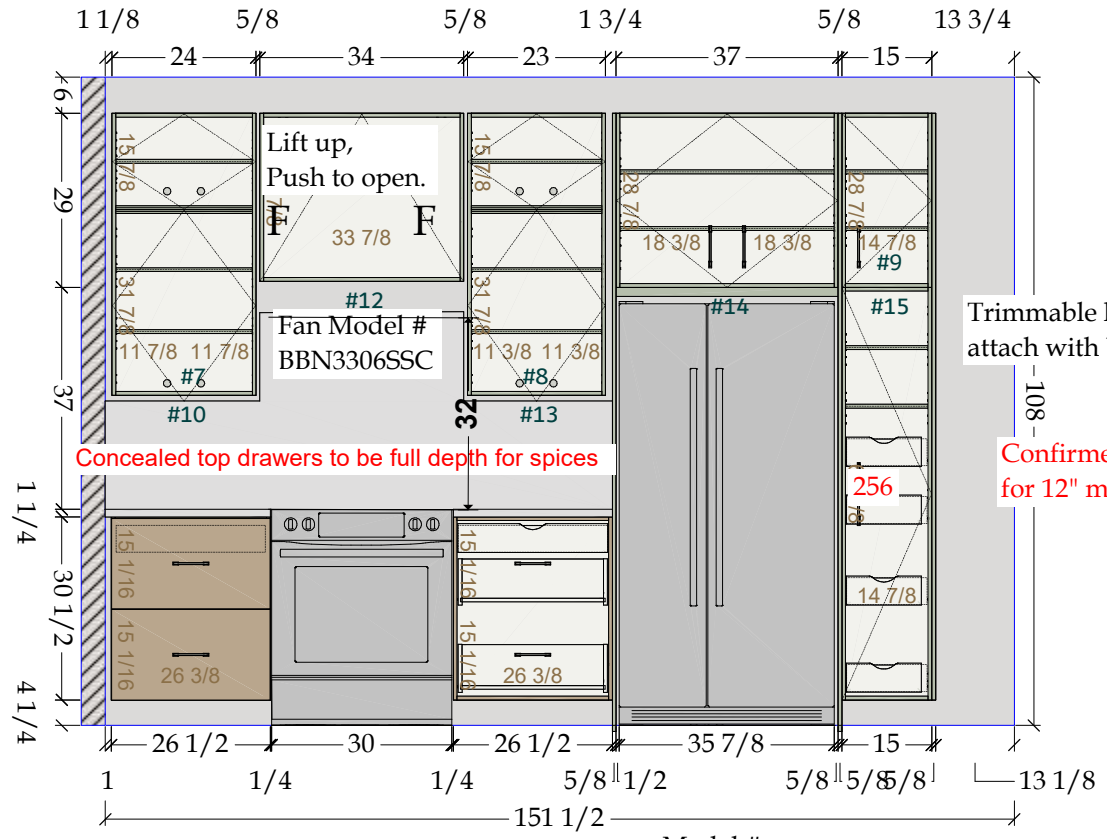

Interiors: White Melamine
 Door Hinge: Soft Close
 Drawer Slide: Full Extension, Soft Close

7053 Style Reference

ID	Name	Width	Height	Depth	Description	Notes
R1C1	BD4	25	34 3/4	24	Base 4 Drawer	
R1C2	EWPO 18 Max 2 Bin	18	34 3/4	24	EWPO 18 Max 2 Bin	
R1C3	EB2 Sink	30	34 3/4	24	EB2 Sink	
R1C4	BD4	20	34 3/4	24	Base 4 Drawer	
R1C5	W2-4S	28	47	12	Wall Pair Door 4 Shelves	
R1C6	W2-4S	28	47	12	Wall Pair Door 4 Shelves	
R1C7	BD2sm Concealed top	26 1/2	34 3/4	24	BD	
R1C8	BD2sm Concealed top	26 1/2	34 3/4	24	BD	
R1C9	Tall Single Doors	15	73	26	Tall Utility	
R1C10	W2-4S	24	47	12	Wall Pair Door 4 Shelves	
R1C12	W1-1S	34	28	15	Wall Single Door 1 Shelves	
R1C13	W2-4S	23	47	12	Wall Pair Door 4 Shelves	
R1C14	Fridge Upper 26 D	37	29	26	Fridge Upper 26 D	
R1C15	W1-2S	15	29	26	Wall Single Door 2 Shelves	
R1C16	EB1	15 3/4	34 3/4	24 7/8	Economy Base 1 Door	
R1C17	BD3	27	34 3/4	24	Base 3 Drawer	
R1C18	EB -Tray Pull Out -3 divider	18	34 3/4	24	EB -Tray Pull Out - 3 divider	
R1C19	EB2	18	34 3/4	24	Economy Base 2 Door	
R1N8	Fridge Left Gable 26D	5/8	102	26 3/4		
R1N9	Fridge Right Gable 26D	5/8	102	26 3/4		
R1N10	TEP-Right	5/8	102	26 3/4		

Kitchen Wall #1

Upper cabinets extend past bases to allow for full height splash alignment as drawn

Kitchen Sink outside dimensions: 20" W x 20 1/2" D

Kitchen Wall #4

Concealed top drawers to be full depth for spices

Trimmable hardwood support attach with L brackets on site

Confirmed request for 12" min. switch space

Model # RS23CB760012

#16 #17 #18 #19

Kitchen Wall #5 Back

2 roll outs. Bottom roll out for bosch mixer 13 x 16

Interiors: White Melamine
Door Hinge: Soft Close
Drawer Slide: Full Extension, Soft Close

ID	Name	Width	Height	Depth	Description	Notes
R2C	VSD2-L	38	32 3/4	21	Base 2 Door	
1						

Laurier Style Reference