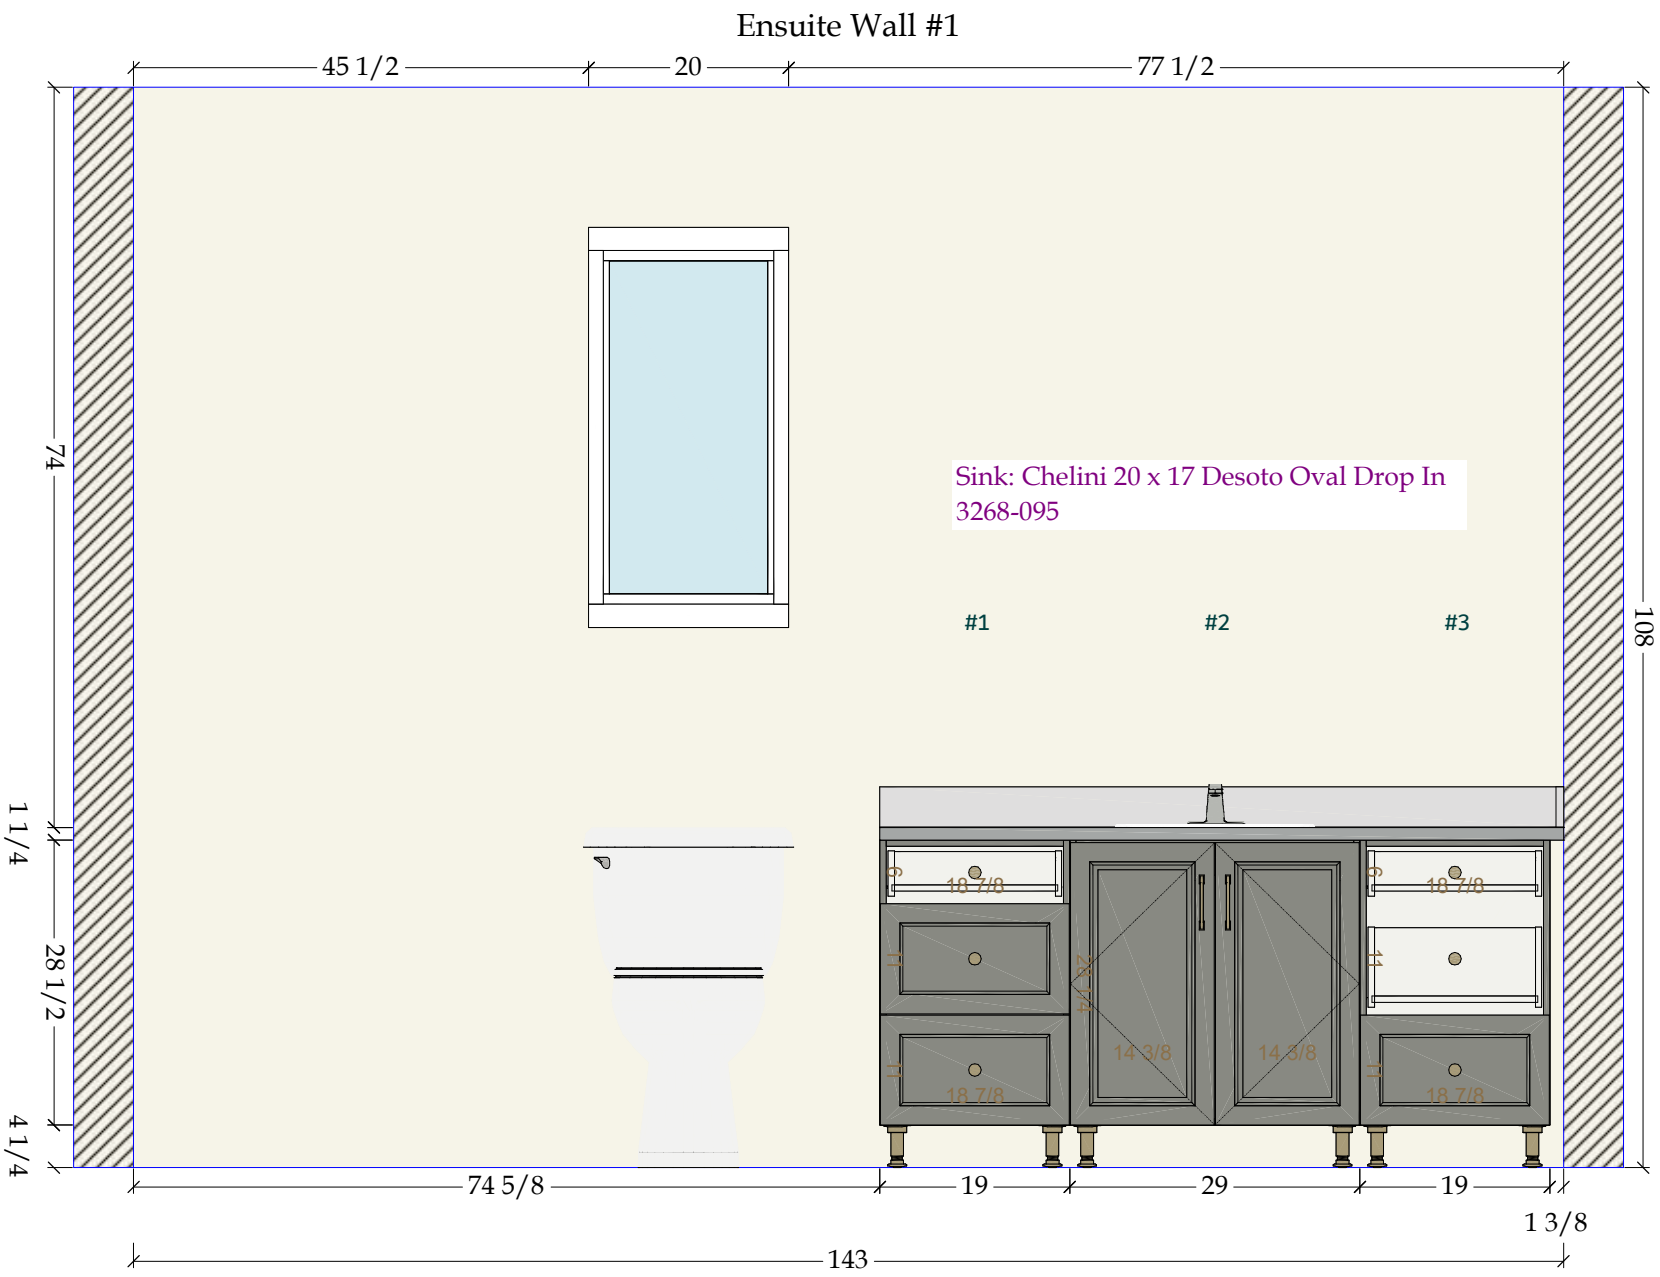

Interiors: White Melamine
Door Hinge: Soft Close
Drawer Slide: Full Extension, Soft Close

ID	Name	Width	Height	Depth	Description	Notes
R2C	VSD2-L	38	32 3/4	21	Base 2 Door	
1						

Laurier Style Reference

Gibraltar

Species: MDF
 Color: Sherwin Williams Gibraltar SW6257
 Doorstyle: 7053
 Drawer Fronts: 7053

Interiors: White Melamine
 Door Hinge: Soft Close
 Drawer Slide: Full Extension, Soft Close

ID	Name	Width	Height	Depth	Description	Notes
R4C1	BD2	24 1/2	34 3/4	24	Base 2 Drawer Equal	
R4C2	EB2 Sink	27	34 3/4	24	EB2 Sink	
R4C3	EB1	10	34 3/4	24	Economy Base 1 Door	
R4C4	W1-4S	13 1/2	21	15	Wall Single Door 4 Shelf	
R4C5	W1-4S	26	21	15	Wall Single Door 4 Shelf	
R4N1	WEP - Right	5/8	21 5/8	16 1/4	WEP - Right	