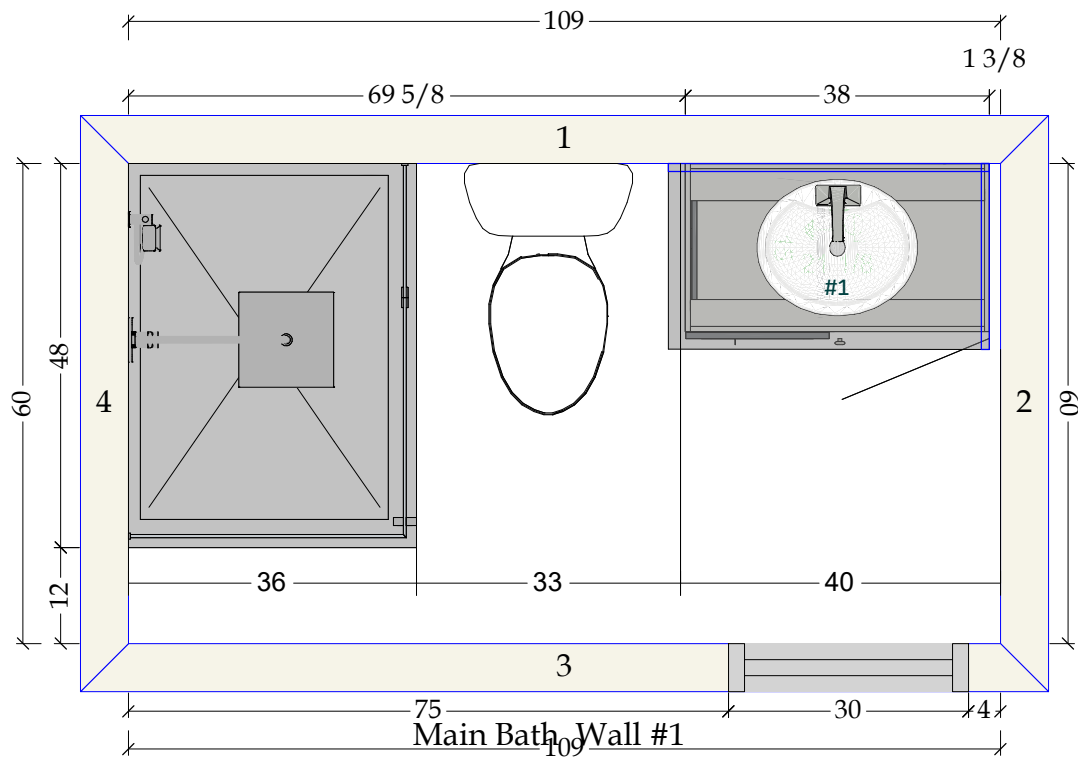

Kitchen Wall #1

Upper cabinets extend past bases to allow for full height splash alignment as drawn

Kitchen Sink outside dimensions: 20" W x 20 1/2" D

Kitchen Wall #4

Concealed top drawers to be full depth for spices

Trimmable hardwood support attach with L brackets on site

Confirmed request for 12" min. switch space

Model # RS23CB760012

#16 #17 #18 #19

Kitchen Wall #5 Back

2 roll outs. Bottom roll out for bosch mixer 13 x 16

Top View, 14" clearance width +/-

Tray divider pull out

Main Bath

Main Vanity
Species: MDF
Color: Sherwin Williams SW6257 Gibraltar
Doorstyle: Laurier 2 1/2 Stile and Rail
Drawer Fronts: Laurier 5pc look

Interiors: White Melamine
Door Hinge: Soft Close
Drawer Slide: Full Extension, Soft Close

ID	Name	Width	Height	Depth	Description	Notes
R2C	VSD2-L	38	32 3/4	21	Base 2 Door	
1						

Laurier Style Reference