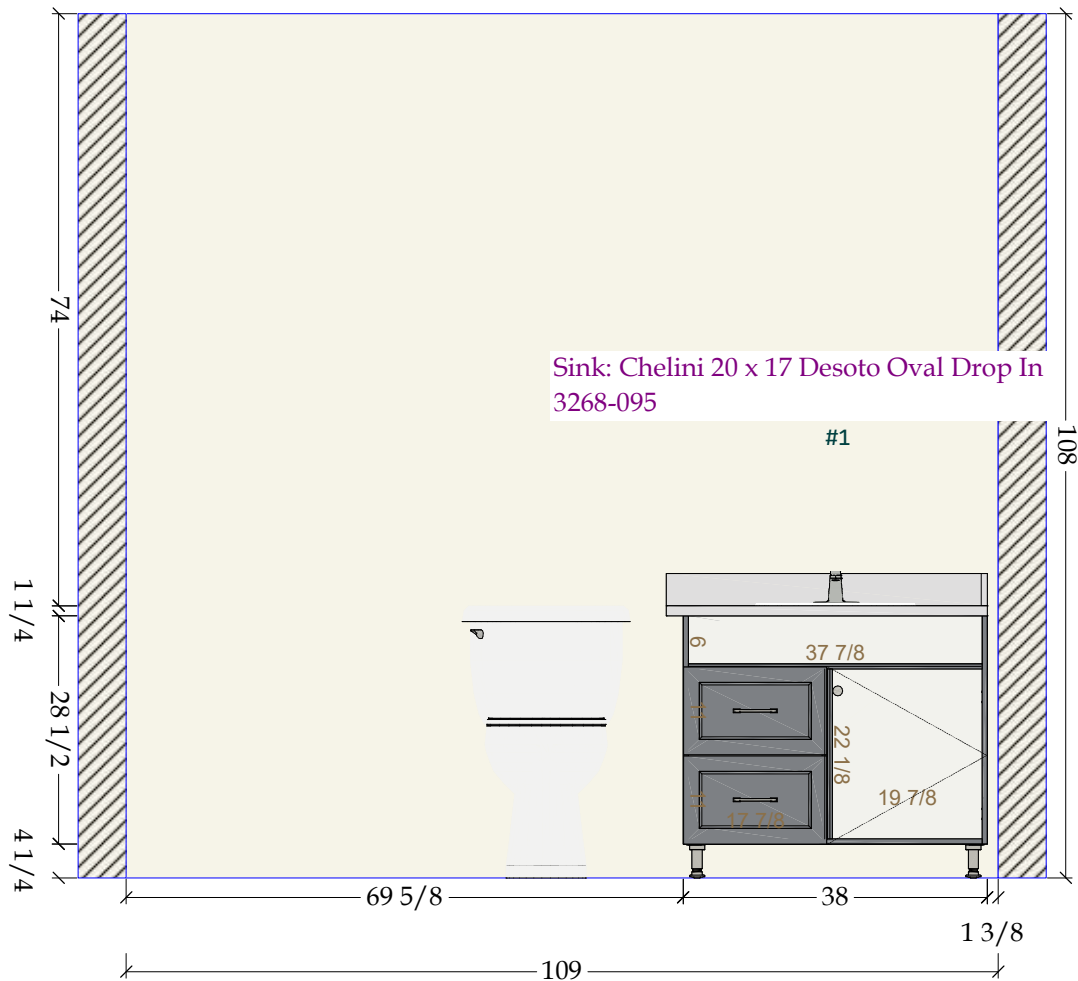

Kitchen Wall #1

Upper cabinets extend past bases to allow for full height splash alignment as drawn

Kitchen Sink outside dimensions: 20" W x 20 1/2" D

Kitchen Wall #4

Concealed top drawers to be full depth for spices

Trimmable hardwood support attach with L brackets on site

Confirmed request for 12" min. switch space

Model # RS23CB760012

#16 #17 #18 #19

Kitchen Wall #5 Back

2 roll outs. Bottom roll out for bosch mixer 13 x 16

Top View, 14" clearance width +/-

Tray divider pull out

Main Bath

Main Vanity
Species: MDF
Color: Sherwin Williams SW6257 Gibraltar
Doorstyle: Laurier 2 1/2 Stile and Rail
Drawer Fronts: Laurier 5pc look

Interiors: White Melamine
Door Hinge: Soft Close
Drawer Slide: Full Extension, Soft Close

ID	Name	Width	Height	Depth	Description	Notes
R2C	VSD2-L	38	32 3/4	21	Base 2 Door	
1						

Laurier Style Reference