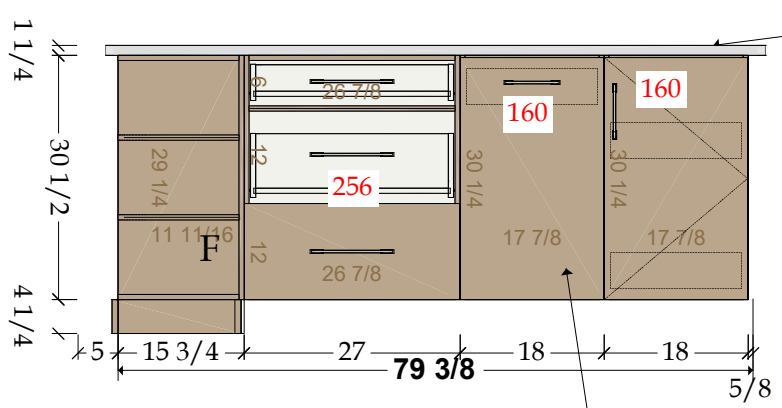

Interiors: White Melamine
 Door Hinge: Soft Close
 Drawer Slide: Full Extension, Soft Close

7053 Style Reference

ID	Name	Width	Height	Depth	Description	Notes
R1C1	BD4	25	34 3/4	24	Base 4 Drawer	
R1C2	EWPO 18 Max 2 Bin	18	34 3/4	24	EWPO 18 Max 2 Bin	
R1C3	EB2 Sink	30	34 3/4	24	EB2 Sink	
R1C4	BD4	20	34 3/4	24	Base 4 Drawer	
R1C5	W2-4S	28	47	12	Wall Pair Door 4 Shelves	
R1C6	W2-4S	28	47	12	Wall Pair Door 4 Shelves	
R1C7	BD2sm Concealed top	26 1/2	34 3/4	24	BD	
R1C8	BD2sm Concealed top	26 1/2	34 3/4	24	BD	
R1C9	Tall Single Doors	15	73	26	Tall Utility	
R1C10	W2-4S	24	47	12	Wall Pair Door 4 Shelves	
R1C12	W1-1S	34	28	15	Wall Single Door 1 Shelves	
R1C13	W2-4S	23	47	12	Wall Pair Door 4 Shelves	
R1C14	Fridge Upper 26 D	37	29	26	Fridge Upper 26 D	
R1C15	W1-2S	15	29	26	Wall Single Door 2 Shelves	
R1C16	EB1	15 3/4	34 3/4	24 7/8	Economy Base 1 Door	
R1C17	BD3	27	34 3/4	24	Base 3 Drawer	
R1C18	EB -Tray Pull Out -3 divider	18	34 3/4	24	EB -Tray Pull Out - 3 divider	
R1C19	EB2	18	34 3/4	24	Economy Base 2 Door	
R1N8	Fridge Left Gable 26D	5/8	102	26 3/4		
R1N9	Fridge Right Gable 26D	5/8	102	26 3/4		
R1N10	TEP-Right	5/8	102	26 3/4		

Kitchen Wall #1

Upper cabinets extend past bases to allow for full height splash alignment as drawn

Kitchen Sink outside dimensions: 20" W x 20 1/2" D

Kitchen Wall #4

Concealed top drawers to be full depth for spices

Trimmable hardwood support attach with L brackets on site

Confirmed request for 12" min. switch space

Model # RS23CB760012

#16 #17 #18 #19

Kitchen Wall #5 Back

2 roll outs. Bottom roll out for bosch mixer 13 x 16

Top View, 14" clearance width +/-

Tray divider pull out

Main Bath

Main Vanity
Species: MDF
Color: Sherwin Williams SW6257 Gibraltar
Doorstyle: Laurier 2 1/2 Stile and Rail
Drawer Fronts: Laurier 5pc look